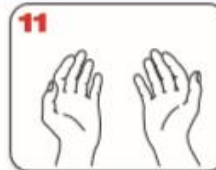

4 palm to palm with fingers interlaced

5 backs of fingers to opposing palms with fingers interlocked

6 rotational rubbing of left thumb clasped in right palm and vice versa

7 rotational rubbing, backwards and forwards with clasped fingers of right hand in left palm and vice versa

8 rinse hands with water

9 dry thoroughly with a single use towel

10 use towel to turn off faucet

20-30 sec

8 ...once dry, your hands are safe.

40-60 sec

11 ...and your hands are safe.

How to handwash? WITH SOAP AND WATER

0 Wet hands with water

1 apply enough soap to cover all hand surfaces.

Design: www.who.int